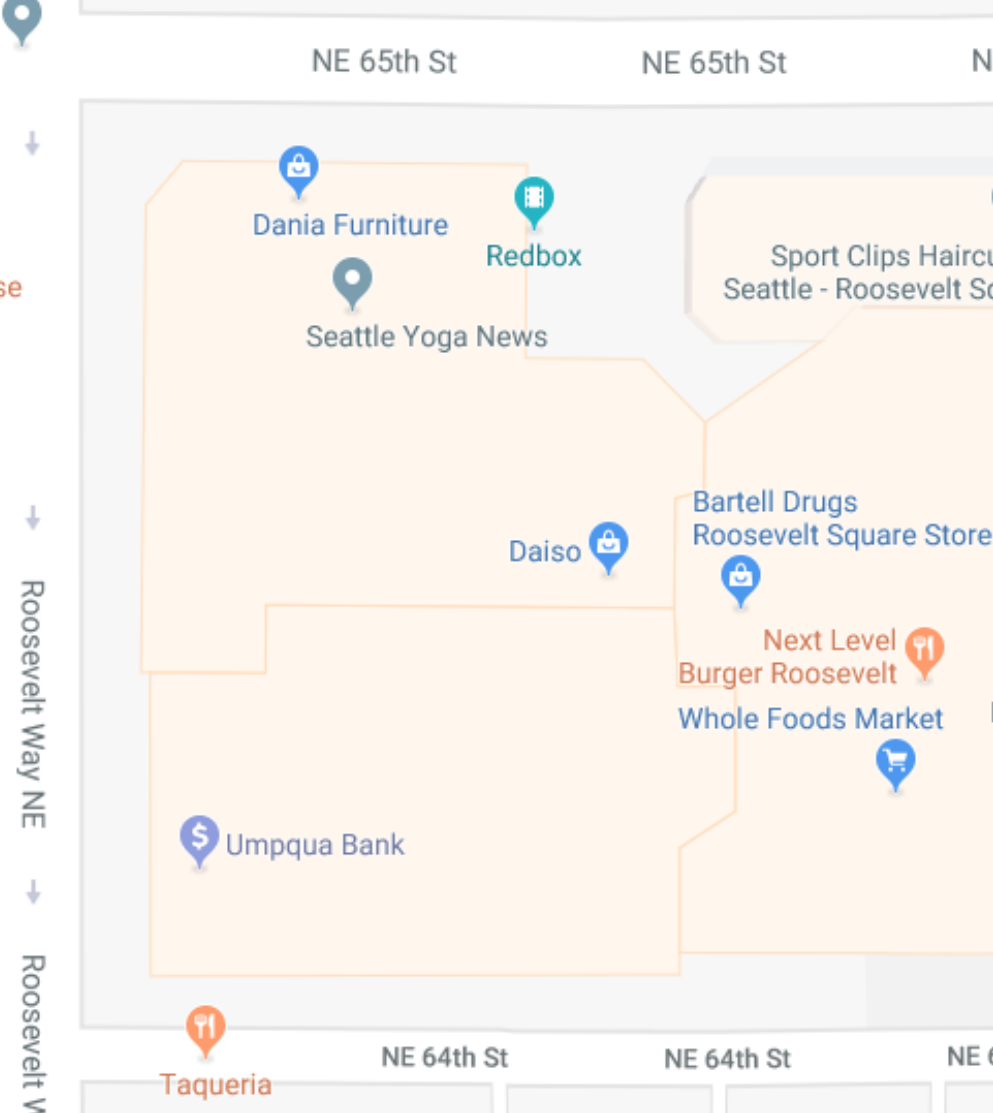

Our Location

The Healing Center is located in an alleyway between Roosevelt Way NE & 9th Ave NE. There are entrances to the alley on 64th and 65th St.

Parking

There is metered parking on Roosevelt Ave and 64th Ave. Free two hour parking is available west of 9th Ave NE